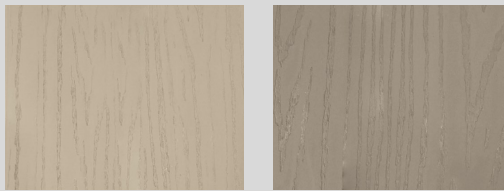

Basic Colors

White Tan Clay Stone Black

Variegated Smooth Colors

Weathered Aspen Driftwood Smooth Stone Variegated Dark Walnut Dark Sequoia Golden Oak

Textured Colors

Tan Embossed Clay Embossed

Variegated & Textured Colors

Stone Variegated Embossed Driftwood Embossed Dark Sequoia Embossed

Certagrain Colors

Arctic Blend Brazilian Blend Sierra Blend Weathered Blend

Molded Fence Colors

Brown Stone Beige Stone Dark Grey Stone & Wood Light Grey Stone & Wood Dark Brown Stone & Wood Red Cedar Wood