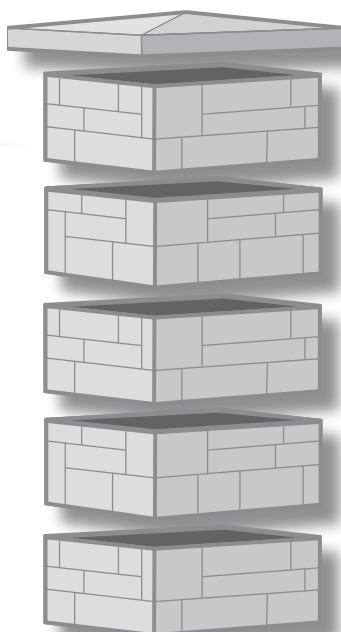

Our stacked stone columns can turn a functional fence into an elegant architectural feature. Molded from a Civil War ledgestone fence, our columns are indistinguishable from quarried stone. But they're much easier to set in place with no mortar or special skills required. Constructed in square-shaped sections, our modular system allows for custom heights so you can use them for a variety of applications including pillars, pedestals and deck posts.

NATURAL BEAUTY

- One versatile stacked stone color, **Canyon**
- Molded directly from Civil War fence row
- Hand-painted by skilled colorists for a natural, variegated look
- Our Stone pairs well with all the colors in Ply Gem fence and ranch rail options:

Chestnut Brown

*Khaki is not available in Ranch Rail

EVERYTHING STACKS UP NICELY

- Easiest to install stone column system available
- No mortar required
- Variety of applications: pedestals, bases, solid columns, fence posts, sign posts, deck posts, mailboxes
- One of the most dense available – PSI levels are more than double the industry standard of 1800
- Resistant to freeze-thaw temperature fluctuations
- Weather/water resistant
- High density/low porosity stone resists efflorescence

SOLID
COLUMN
COLLECTION
FROM PLY GEM STONE

The Solid Column Collection is designed for stand-alone pillars or fence posts with Ply Gem Ranch Rail and other fencing materials. Works best with Ply Gem Ranch Rail configurations.